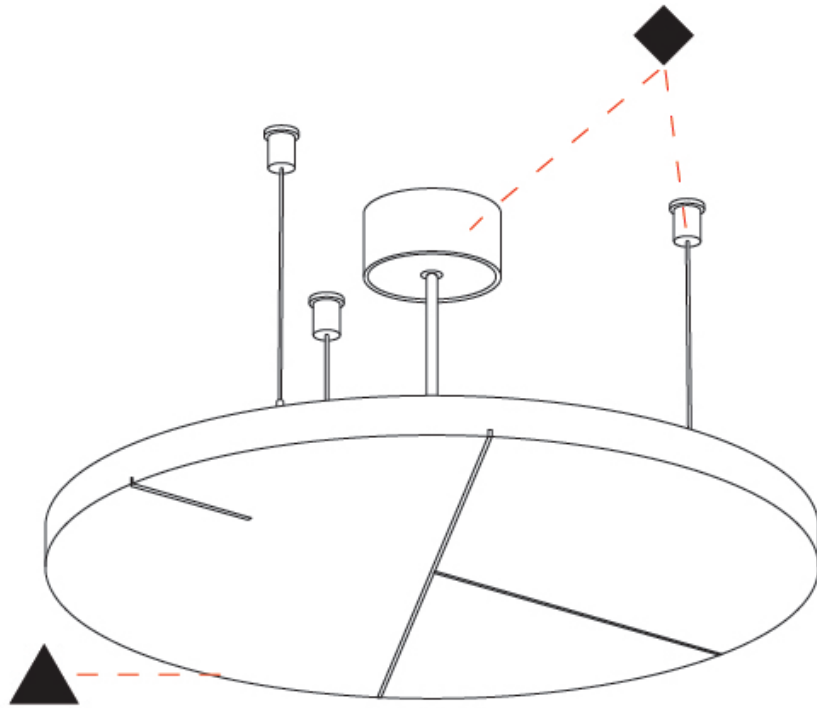

Ø446mm 17 ⁹/₁₆"

GLORIOUS ACOUSTIC LIGHT PANEL SUSPENSION

A300712-

PROJECT _____

TYPE _____

SPECIFIER _____

QUANTITY _____

DATE _____