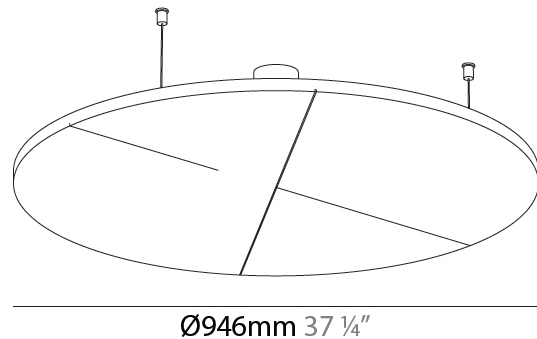

1. To build a product code in our configurator select the specify button on the base model # product page
2. To build a manual product code on this datasheet choose from the options listed below in blue font and add the suffix to the base model #

GENERAL

Series: Glorious Acoustic Light Panel
Partner: Prolicht
Division: Architectural
Installation: Suspension
Product Type: Acoustic
Mounting Location: Ceiling
Light Distribution: Indirect

PHYSICAL

Shape: Round
Diameter (mm): 946
Diameter (in): 37 1/4
Height (mm): 54
Height (in): 2 1/8

Fixture Finish: [SSR / BKV / CWI / CRY / HAB / UFT / ITA / RUA / FTG / MYG / LOD / PUS / FRO / FUP / KIA / POP / BLS / SPG / MEY / GOH / CHC / COM / ABZ / JAG / OBR / MOS / ROR](#)

Acoustic Finish: [SFW / CYW / SEE / SYN / MTS / PMB / TTN / CYB / STO / DPE / BES / SHB / ARE / ANE / VRD / CRF](#)

Fixture Material: Aluminum
Primary Material: Acoustic

Cable Details: [2000mm / 78 3/4" or 6000mm / 236 1/4" Transparent Cable](#)

ELECTRICAL

Lamp Type: LED (Zhaga Standard)
Input Wattage (W): 24
Total Output Wattage (W): 21.8
[Dimming: Non-Dimmable](#)
Driver Included: Yes
Driver Location: Integrated
Driver Type: Constant Current - Universal
Driver Class: Class 2
Input Voltage (V): 120 - 277

LED

Max. Delivered Lumen (lm): 1753 / 1771 / 1824 / 1877
Nominal Lumen (lm): 2138 / 2160 / 2225 / 2290
CRI: >90 CRI
Lamp Life (hrs): 50000

OPTICAL

RATINGS AND CERTIFICATIONS

Certified By: CSA Certified to UL and CSA Standards
IP rating: IP20