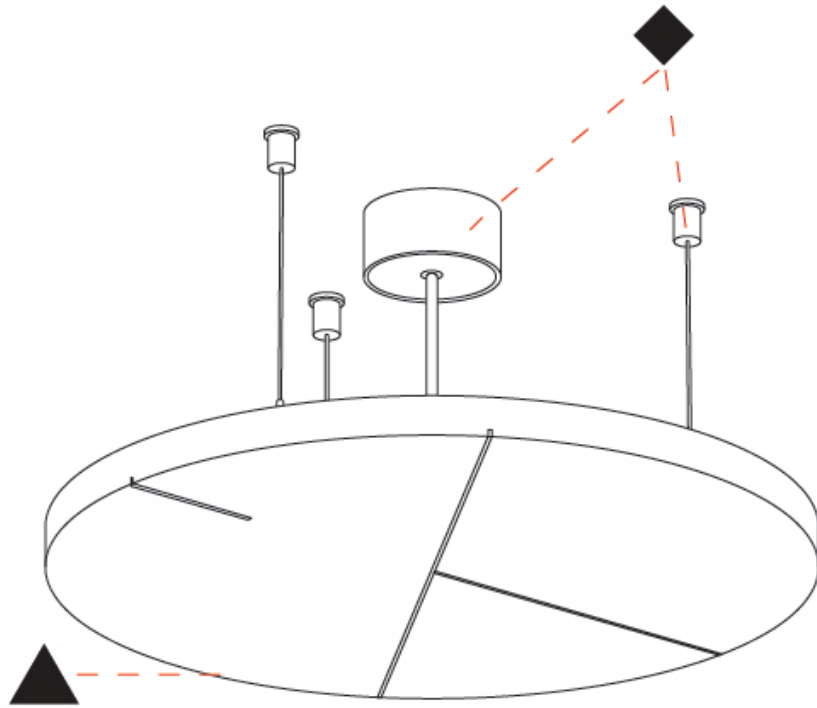

Ø446mm 17 ⁹/₁₆"

GLORIOUS ACOUSTIC LIGHT PANEL SUSPENSION

A300712-

PROJECT

TYPE

SPECIFIER

QUANTITY

DATE