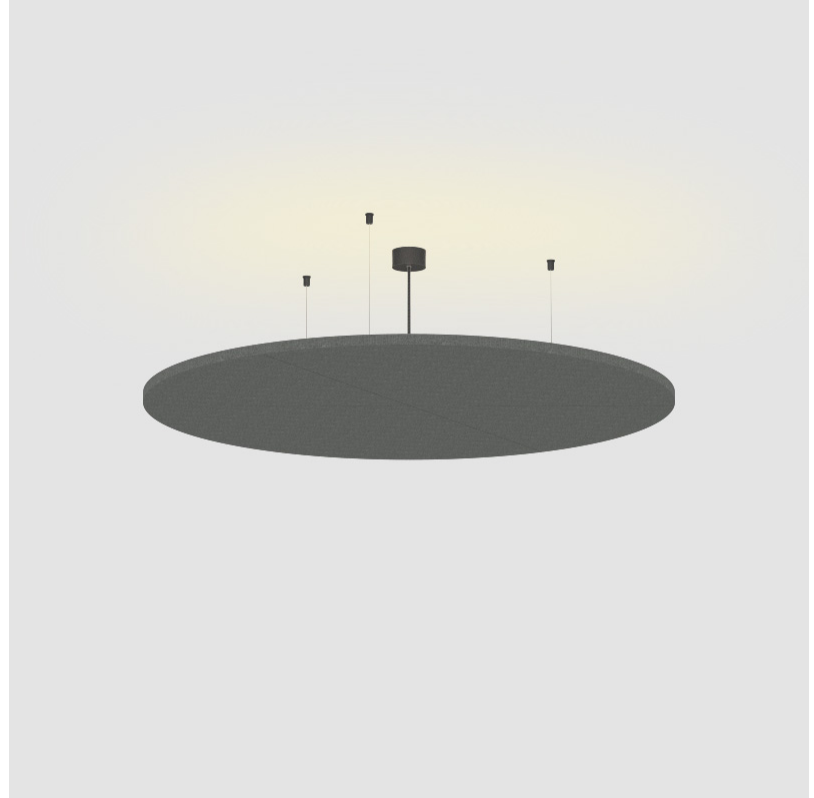

1. To build a product code in our configurator select the specify button on the base model # product page
2. To build a manual product code on this datasheet choose from the options listed below in blue font and add the suffix to the base model #

GENERAL

Series: Glorious Acoustic Light Panel
Partner: Prolicht
Division: Architectural
Installation: Suspension
Product Type: Acoustic
Mounting Location: Ceiling
Light Distribution: Indirect

PHYSICAL

Shape: Round
Diameter (mm): 1246
Diameter (in): 49 1/16
Height (mm): 54
Height (in): 2 1/8

Fixture Finish: SSR / BKV / CWI / CRY / HAB / UFT / ITA / RUA / FTG / MYG / LOD / PUS / FRO / FUP / KIA / POP / BLS / SPG / MEY / GOH / CHC / COM / ABZ / JAG / OBR / MOS / ROR

Acoustic Finish: SFW / CYW / SEE / SYN / MTS / PMB / TTN / CYB / STO / DPE / BES / SHB / ARE / ANE / VRD / CRF

Fixture Material: Aluminum
Primary Material: Acoustic

Cable Details: 2000mm / 78 3/4" or 6000mm / 236 1/4" Transparent Cable

ELECTRICAL

Lamp Type: LED (Zhaga Standard)
Input Wattage (W): 23.8
Total Output Wattage (W): 21.8
Dimming: Non-Dimmable
Driver Included: Yes
Driver Location: Integrated
Driver Type: Constant Current - Universal
Driver Class: Class 2
Input Voltage (V): 120 - 277

LED

Max. Delivered Lumen (lm): 1753 / 1771 / 1824 / 1877
Nominal Lumen (lm): 2138 / 2160 / 2225 / 2290
CRI: >90 CRI
Lamp Life (hrs): 50000

OPTICAL

RATINGS AND CERTIFICATIONS

Certified By: CSA Certified to UL and CSA Standards
IP rating: IP20

Ø1246mm 49 1/16"