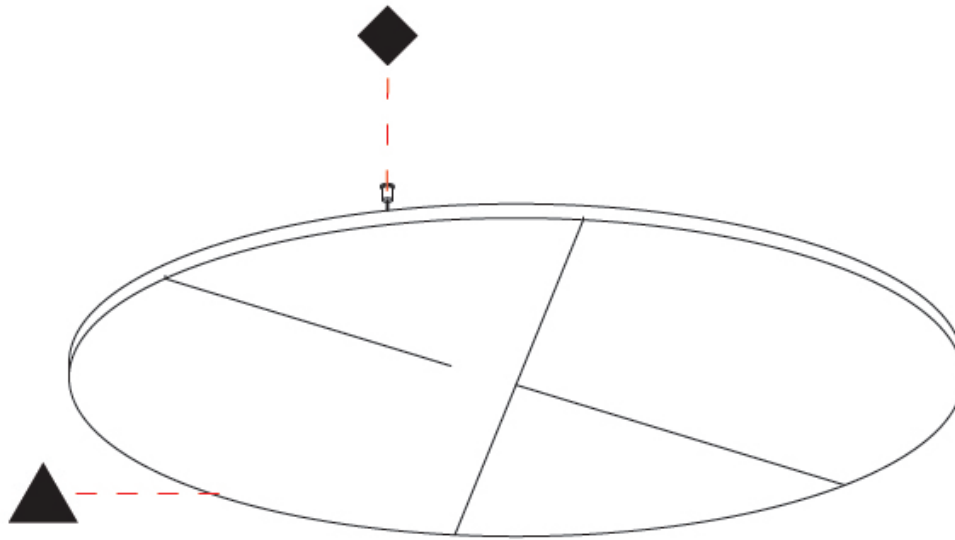

Ø1416mm 55 3/4"

GLORIOUS ACOUSTIC LIGHT PANEL SUSPENSION

A300716-

PROJECT

TYPE

SPECIFIER

QUANTITY

DATE